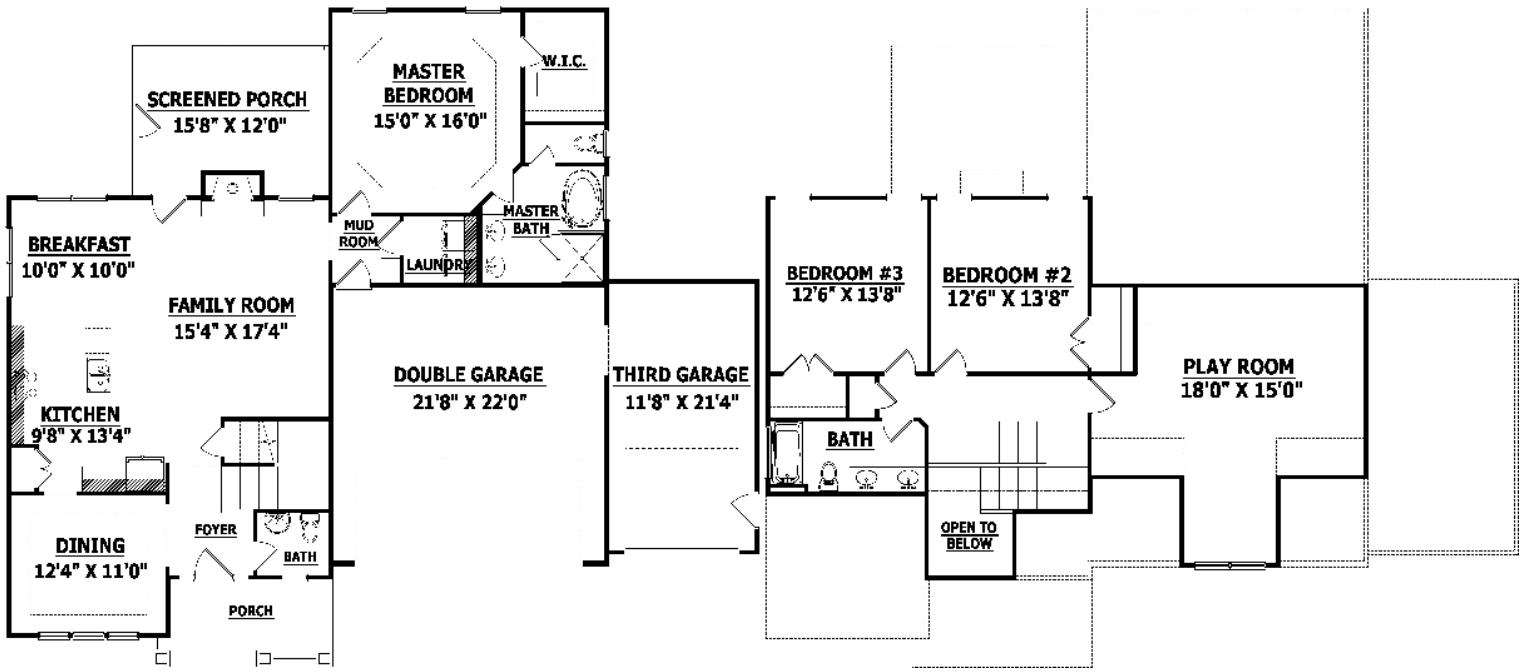

## 180903B

Width 60 Depth 53

### SQUARE FOOTAGE

#### HEATED

FIRST FLOOR	1354 SQ.FT.
SECOND FLOOR	589 SQ.FT.
PLAYROOM	373 SQ.FT.
<b>TOTAL</b>	<b>2316 SQ.FT.</b>

#### UNHEATED

FRONT PORCH	94 SQ.FT.
GARAGE	491 SQ.FT.
SCREENED PORC	178 SQ.FT.
THIRD GARAGE	264 SQ.FT.
<b>TOTAL</b>	<b>1027 SQ.FT.</b>

**FRONT ELEVATION**

**FIRST FLOOR**

**SECOND FLOOR**