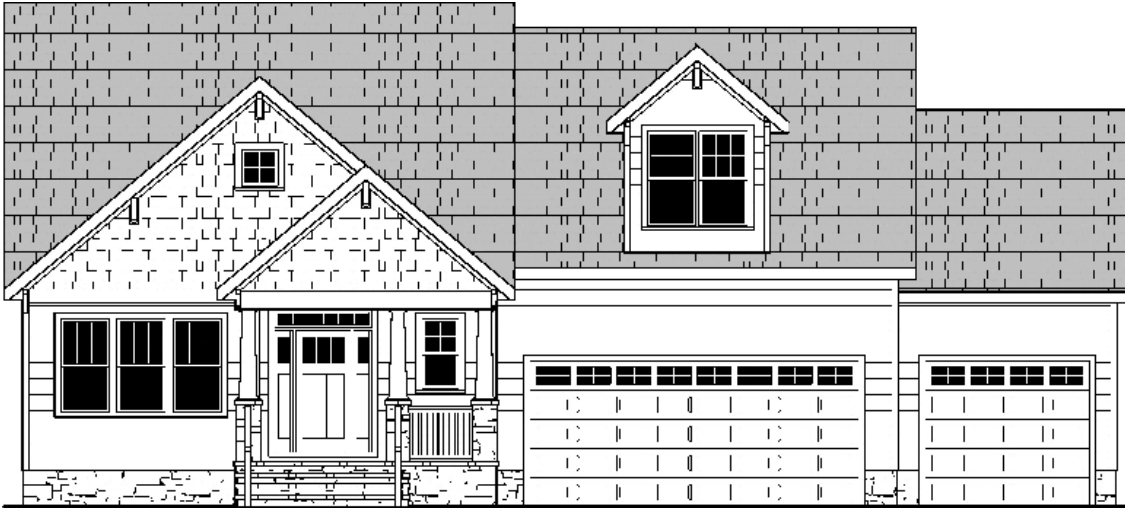

Magnolia Third Car

180903B

Width 60 Depth 53

SQUARE FOOTAGE

HEATED

FIRST FLOOR	1354 SQ.FT.
SECOND FLOOR	589 SQ.FT.
PLAYROOM	373 SQ.FT.
TOTAL	2316 SQ.FT.

UNHEATED

FRONT PORCH	94 SQ.FT.
GARAGE	491 SQ.FT.
SCREENED PORC	178 SQ.FT.
THIRD GARAGE	264 SQ.FT.
TOTAL	1027 SQ.FT.

FRONT ELEVATION