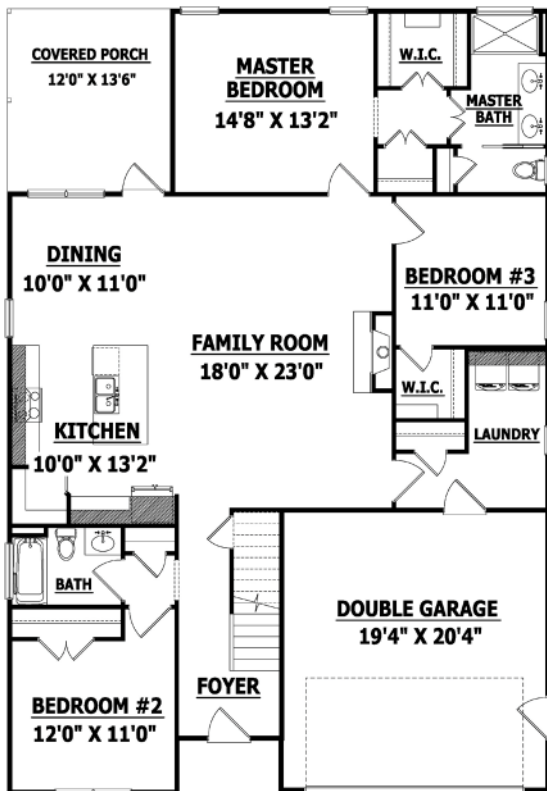

FIRST FLOOR