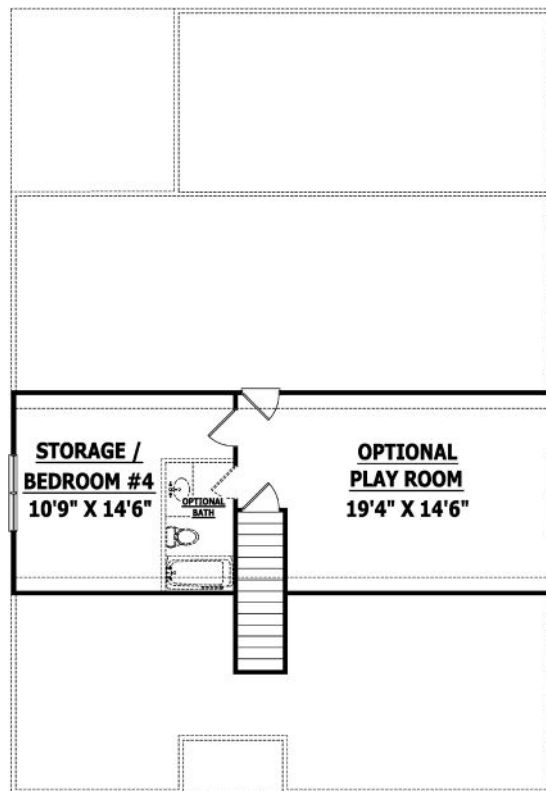

SECOND FLOOR

SIGNATURE
HOME BUILDERS, INC.

*Signature*HOMEBUILDERS.COM

1209 N. Main Street, Lillington, NC 27546 | Phone 910-892-9299 | Fax 910-892-9242